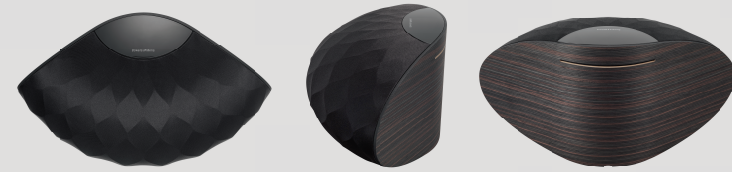

SPECIFICATIONS

FORMATION WEDGE

Description	Wireless Music System
Technical features	Apple® AirPlay 2® technology, Spotify® Connect, Roon Ready, Bluetooth In, Digital Signal Processing (DSP), Digital amplifier, Dynamic EQ
Drive units	2 x 25mm (1 in) Decoupled Double Dome tweeter 2 x 90 mm (3.5 in) FST midrange 1 x 150mm (6 in) subwoofer
Frequency response	35Hz to 28kHz
Amplifier power output	2 x 40W (tweeter) 2 x 40W (midrange) 1 x 80W (subwoofer)
Input voltage	100V - 240V - 50/60Hz
Power consumption	Below 6 Watts (Sleep)*
Connections	Network (RJ45 Ethernet/Wi-Fi), USB - service only
Bluetooth	Bluetooth® v4.1, Class 2, aptX HD, AAC, SBC
Dimensions	Height: 232mm (9.1 in), width: 440mm (17.3 in), depth: 243mm (9.6 in)
Weight	6.5kg (14.3 lb)
AirPlay 2 compatibility	iPhone, iPad, and iPod touch with iOS 11.4 or later, Apple TV, 4K or Apple TV (4th Generation) with tv OS 11.4 or later, Mac or PC with iTunes 12.8 or later