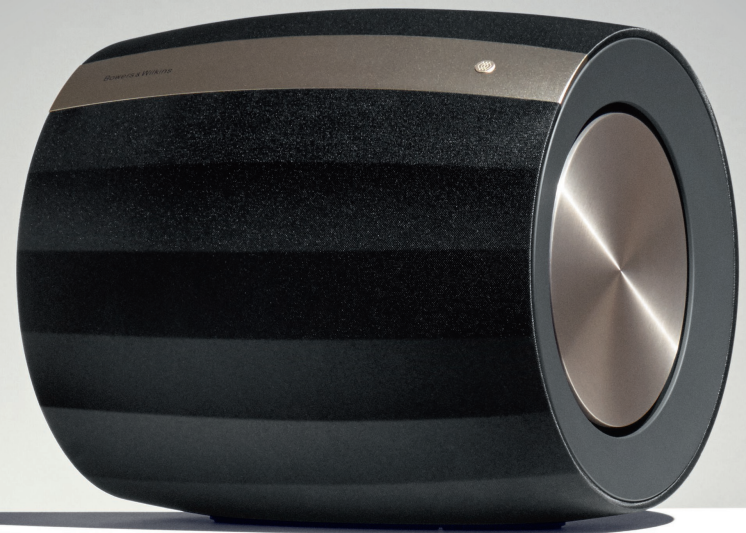

## FORMATION DUO

Formation Duo is unmistakably a Bowers & Wilkins speaker design, combining the company's Carbon Dome tweeter, housed in a tweeter-on-top enclosure for the purest high frequencies, with the fast, accurate Continuum Cone mid/bass driver originally developed for the 800 Series Diamond range. Add powerful built-in amplification and Formation Wireless mesh technology and you have a distinctive stereo speaker system that brings you as close as possible to the music.

## FORMATION WEDGE

Formation Wedge is a unique solution for those locations where you want room-filling sound, but don't want conventional speakers. This sculptural, elliptical design arranges its drive units – twin Decoupled Double Dome tweeters, twin FST midrange units and a central subwoofer – in a 120-degree arc, delivering a precise stereo image in any room. Not only will Formation Wedge be a real talking point in your home, it also offers legendary Bowers & Wilkins audio quality – wirelessly.

## FORMATION BAR

The Formation Bar is the home cinema solution in the range, connecting to your TV via optical digital and using no fewer than nine drive units, with a dedicated centre channel to focus attention on the screen. Superb Bowers & Wilkins drive units, including the Decoupled Double Dome tweeter from the 600 Series, create a precise, immersive experience with your favourite sports, TV shows, games and movies. Of course, the Formation Bar can also stream music at up to 96kHz/24-bit hi-res quality over the Formation Wireless mesh network.