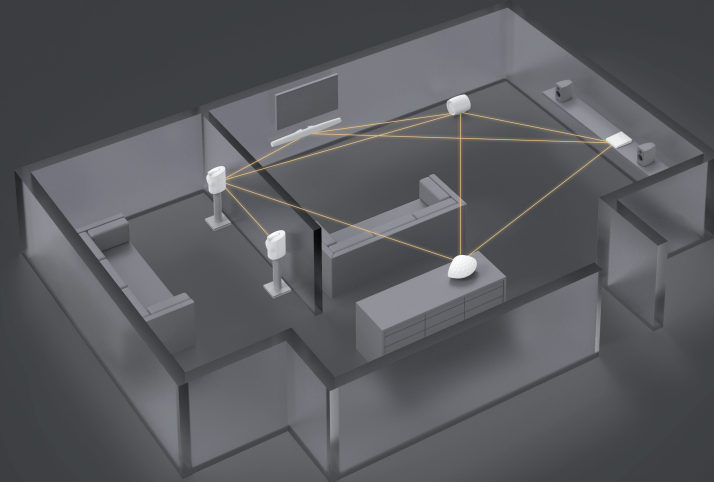

High Fidelity Streaming

96kHz/24-bit streaming with more than twice the resolution of the leading wireless speaker brand, for the purest experience.