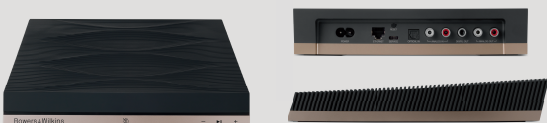

SPECIFICATIONS

FORMATION AUDIO

Description	Wireless Audio Hub
Technical features	Apple® AirPlay 2® technology, Spotify® Connect, Roon Ready, Bluetooth In, High performance analogue-to-digital converter (ADC), High performance digital-to-analogue converter (DAC)
Input voltage	100V - 240V - 50/60Hz
Power consumption	Below 6 Watts (Sleep)*
Connections	2 x RCA analogue in/out and Toslink digital sockets Network (RJ45 Ethernet/Wi-Fi), USB - service only
Bluetooth	Bluetooth® v4.1, Class 2, aptX HD, AAC, SBC
Dimensions	Height: 44mm (1.7 in), width: 215mm (8.5 in), depth: 263mm (10.4 in)
Weight	1.0kg (2.2 lb)
AirPlay 2 compatibility	iPhone, iPad, and iPod touch with iOS 11.4 or later, Apple TV, 4K or Apple TV (4th Generation) with tv OS 11.4 or later, Mac or PC with iTunes 12.8 or later

SPECIFICATIONS

FORMATION FLEX

Description	Wireless Music Speaker
Technical features	Apple® AirPlay 2® technology, Spotify® Connect, Roon Ready, Bluetooth In, Digital Signal Processing (DSP), Digital amplifier, Dynamic EQ
Drive units	1 x ø25mm (1 in) Decoupled Double Dome tweeter 1x ø100mm (4 in) woven glass fibre cone bass/midrange
Frequency response	50Hz to 28kHz
Amplifier power output	1 x 50W (tweeter) 1 x 50W (bass/mid)
Input voltage	100V - 240V - 50/60Hz
Power consumption	Below 6 Watts (Sleep)*
Connections	(RJ45 Ethernet/Wi-Fi), USB - service only
Bluetooth	Bluetooth® v4.1, Class 2, aptX HD, AAC, SBC
Dimensions	Height: 215mm (8.5 in), width: 130mm (5.1 in), depth: 130mm (5.1 in)
Weight	2.3kg (5.1 lb)
AirPlay 2 compatibility	iPhone, iPad, and iPod touch with iOS 11.4 or later, Apple TV, 4K or Apple TV (4th Generation) with tv OS 11.4 or later, Mac or PC with iTunes 12.8 or later